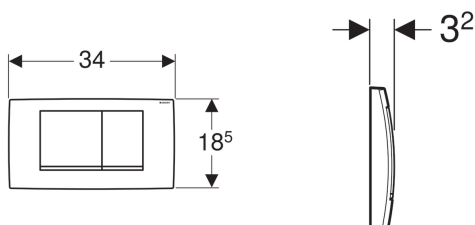

Geberit flush plate Twinline30, for dual flush

Application purposes

- For flush actuation with Geberit Twinline concealed cisterns

Characteristics

- Front actuation

Scope of delivery

- Mounting frame
- 2 actuator rods
- Fastening material

| Art. no. | Surface / colour | Material designation | B | H | T | |
|--------------|--|----------------------|-------|---------|--------|-----|
| 115.899.KJ.1 | Plate and buttons: white Design stripes: gloss chrome-plated | Plastic | 34 cm | 18.5 cm | 3.2 cm | NEW |
| 115.899.KH.1 | Plate and buttons: gloss chrome-plated Design stripes: matt chrome-plated | Plastic | 34 cm | 18.5 cm | 3.2 cm | NEW |
| 115.899.KN.1 | Plate and buttons: matt chrome-plated Design stripes: gloss chrome-plated | Plastic | 34 cm | 18.5 cm | 3.2 cm | NEW |